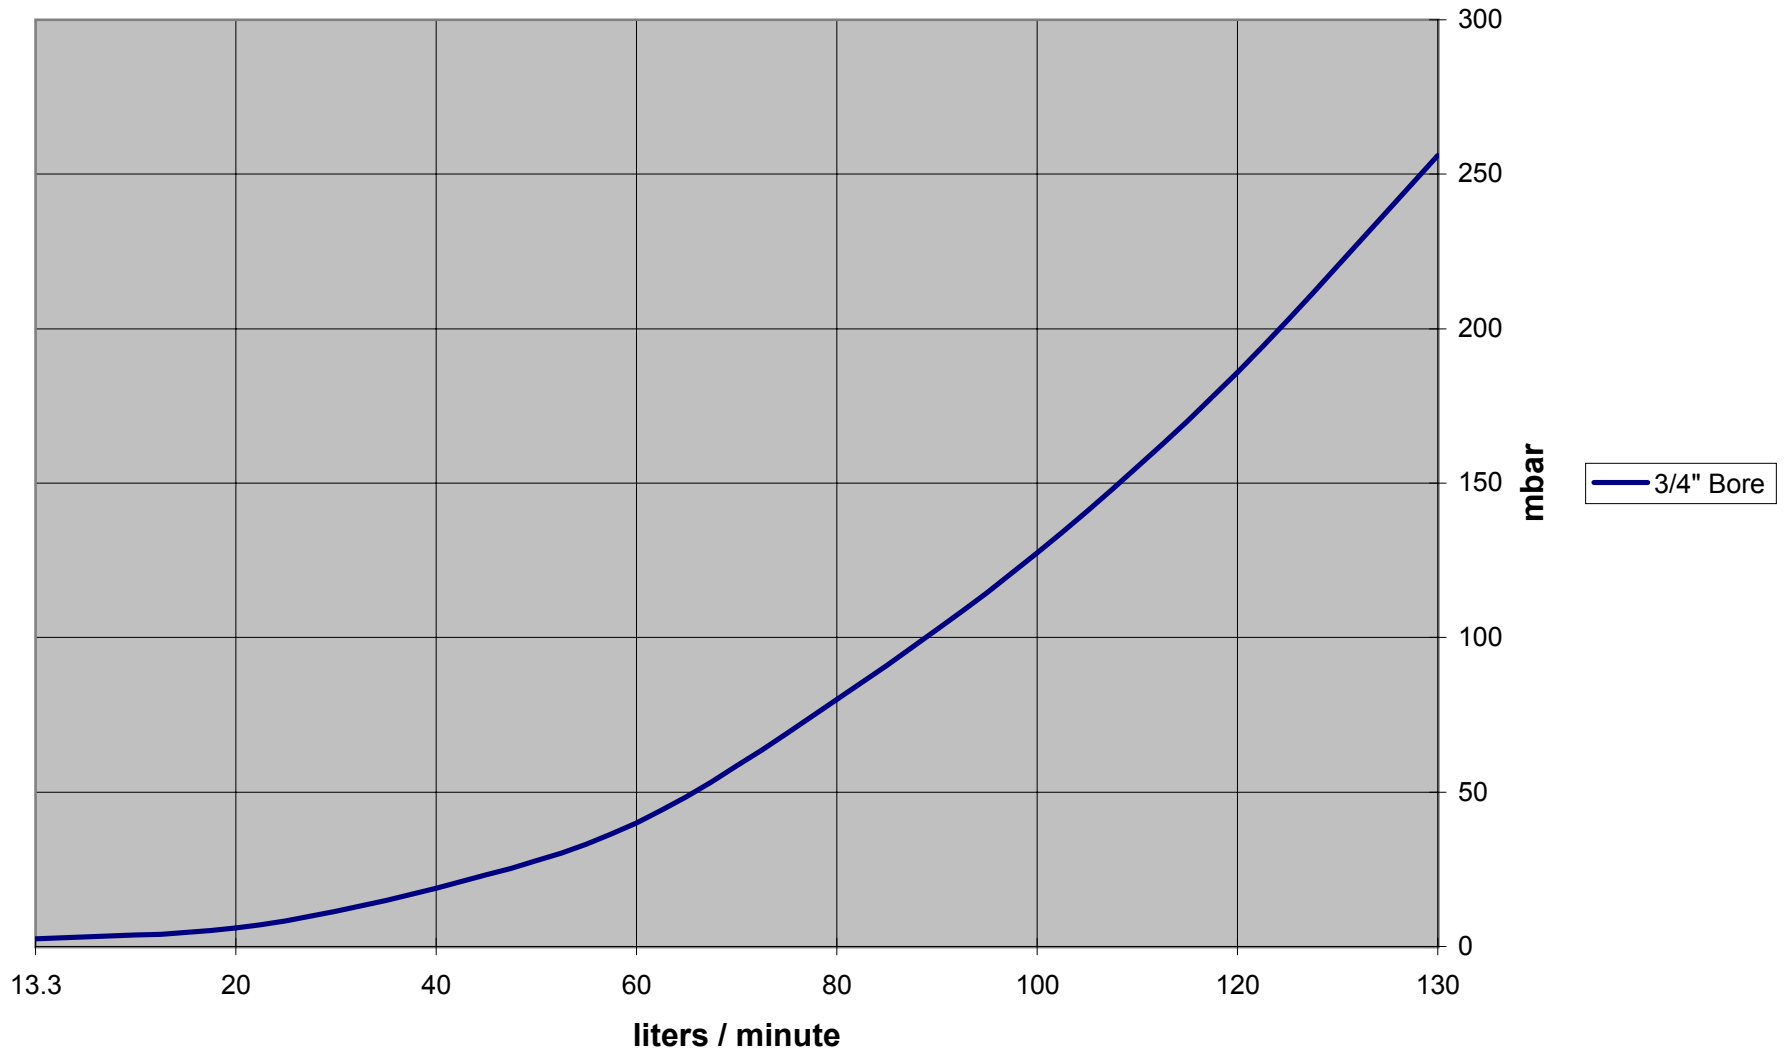

JLC International
650B East Butler Avenue
New Britain, PA 18901

Phone: (800)-599-4732
(215)-340-2650
Fax: (215)-340-3670

www.jlcinternational.com
jlcusa@jlcinternational.com

GL Flow Pressure Drop Liquid Turbine Flowmeter

GL Flow Pressure Drop Liquid Turbine Flowmeter

GL Flow Pressure Drop Liquid Turbine Flowmeter

GL Flow Pressure Drop Liquid Turbine Flowmeter

GL Flow Pressure Drop Liquid Turbine Flowmeter

GL Flow Pressure Drop Liquid Turbine Flowmeter

GL Flow Pressure Drop Liquid Turbine Flowmeter

GL Flow Pressure Drop Liquid Turbine Flowmeter

GL Flow Pressure Drop Liquid Turbine Flowmeter

GL Flow Pressure Drop Liquid Turbine Flowmeter