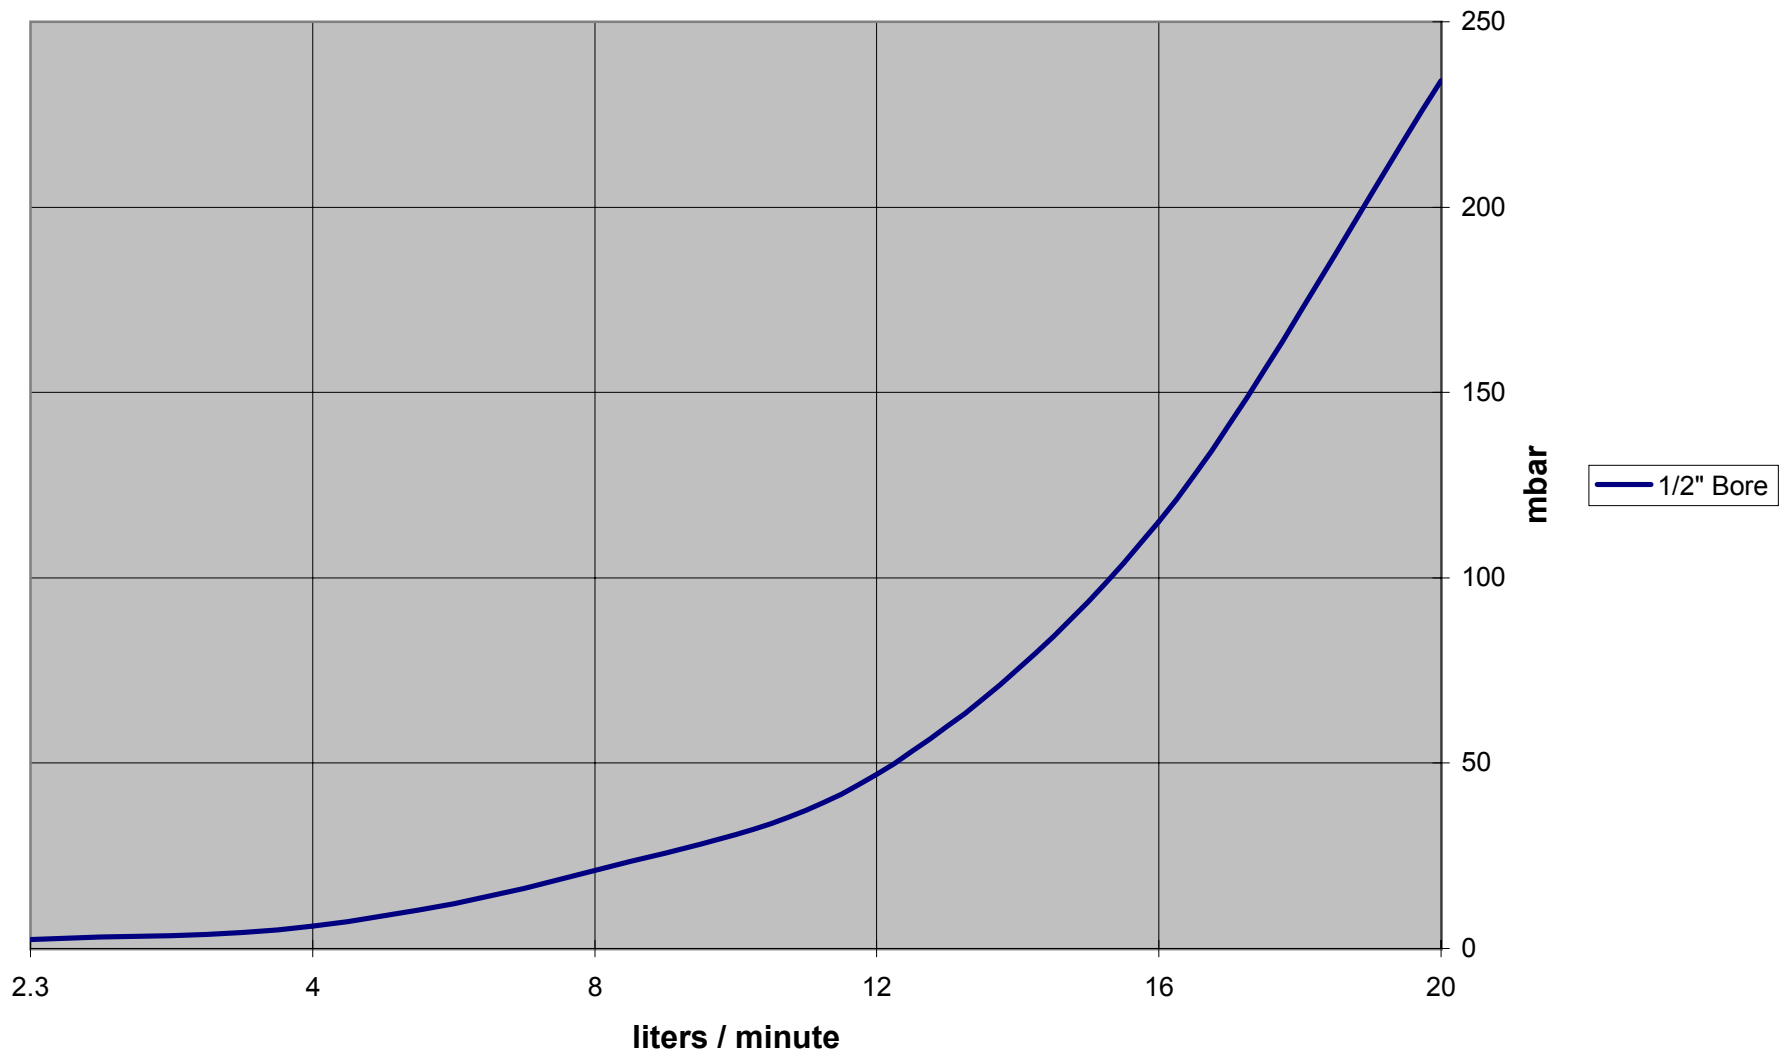

JLC International
650B East Butler Avenue
New Britain, PA 18901

Phone: (800)-599-4732
(215)-340-2650
Fax: (215)-340-3670

www.jlcinternational.com
jlcusa@jlcinternational.com

GL Flow Pressure Drop Liquid Turbine Flowmeter

GL Flow Pressure Drop Liquid Turbine Flowmeter

GL Flow Pressure Drop Liquid Turbine Flowmeter

GL Flow Pressure Drop Liquid Turbine Flowmeter

GL Flow Pressure Drop Liquid Turbine Flowmeter

GL Flow Pressure Drop Liquid Turbine Flowmeter