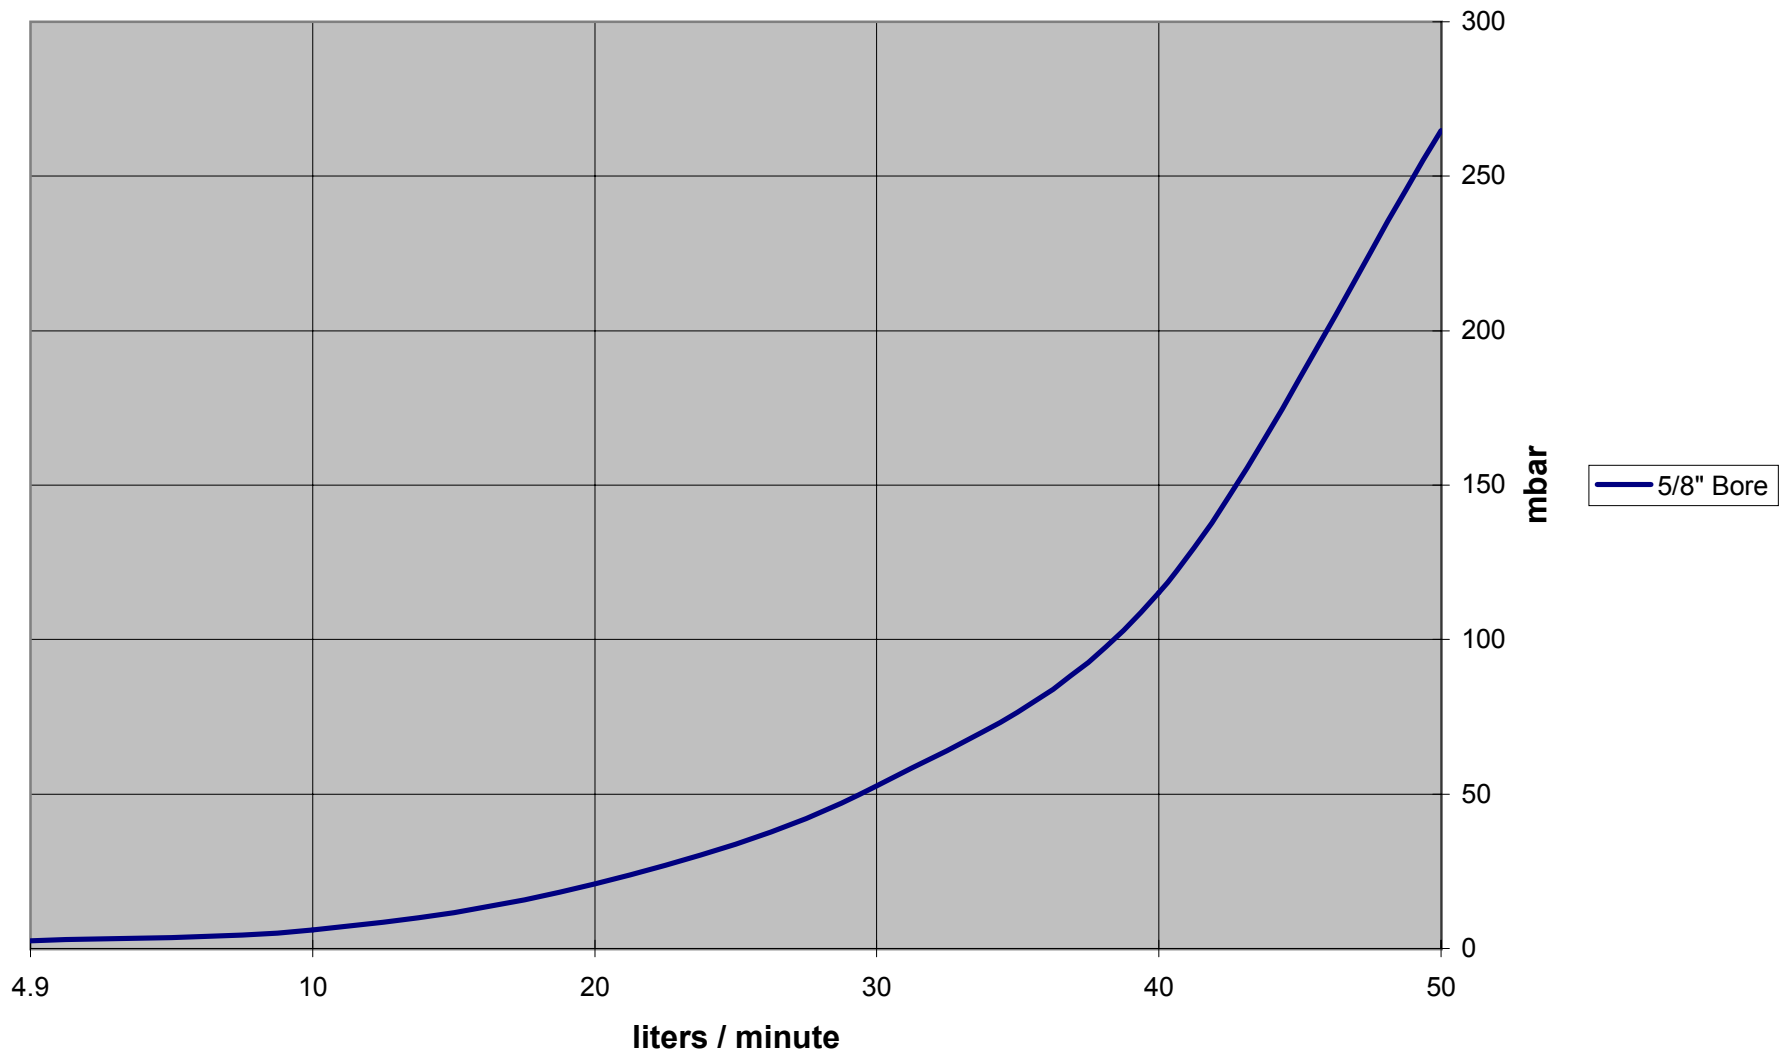

JLC International
650B East Butler Avenue
New Britain, PA 18901

Phone: (800)-599-4732
(215)-340-2650
Fax: (215)-340-3670

www.jlcinternational.com
jlcusa@jlcinternational.com

GL Flow Pressure Drop Liquid Turbine Flowmeter

GL Flow Pressure Drop Liquid Turbine Flowmeter

GL Flow Pressure Drop Liquid Turbine Flowmeter

GL Flow Pressure Drop Liquid Turbine Flowmeter

GL Flow Pressure Drop Liquid Turbine Flowmeter

GL Flow Pressure Drop Liquid Turbine Flowmeter