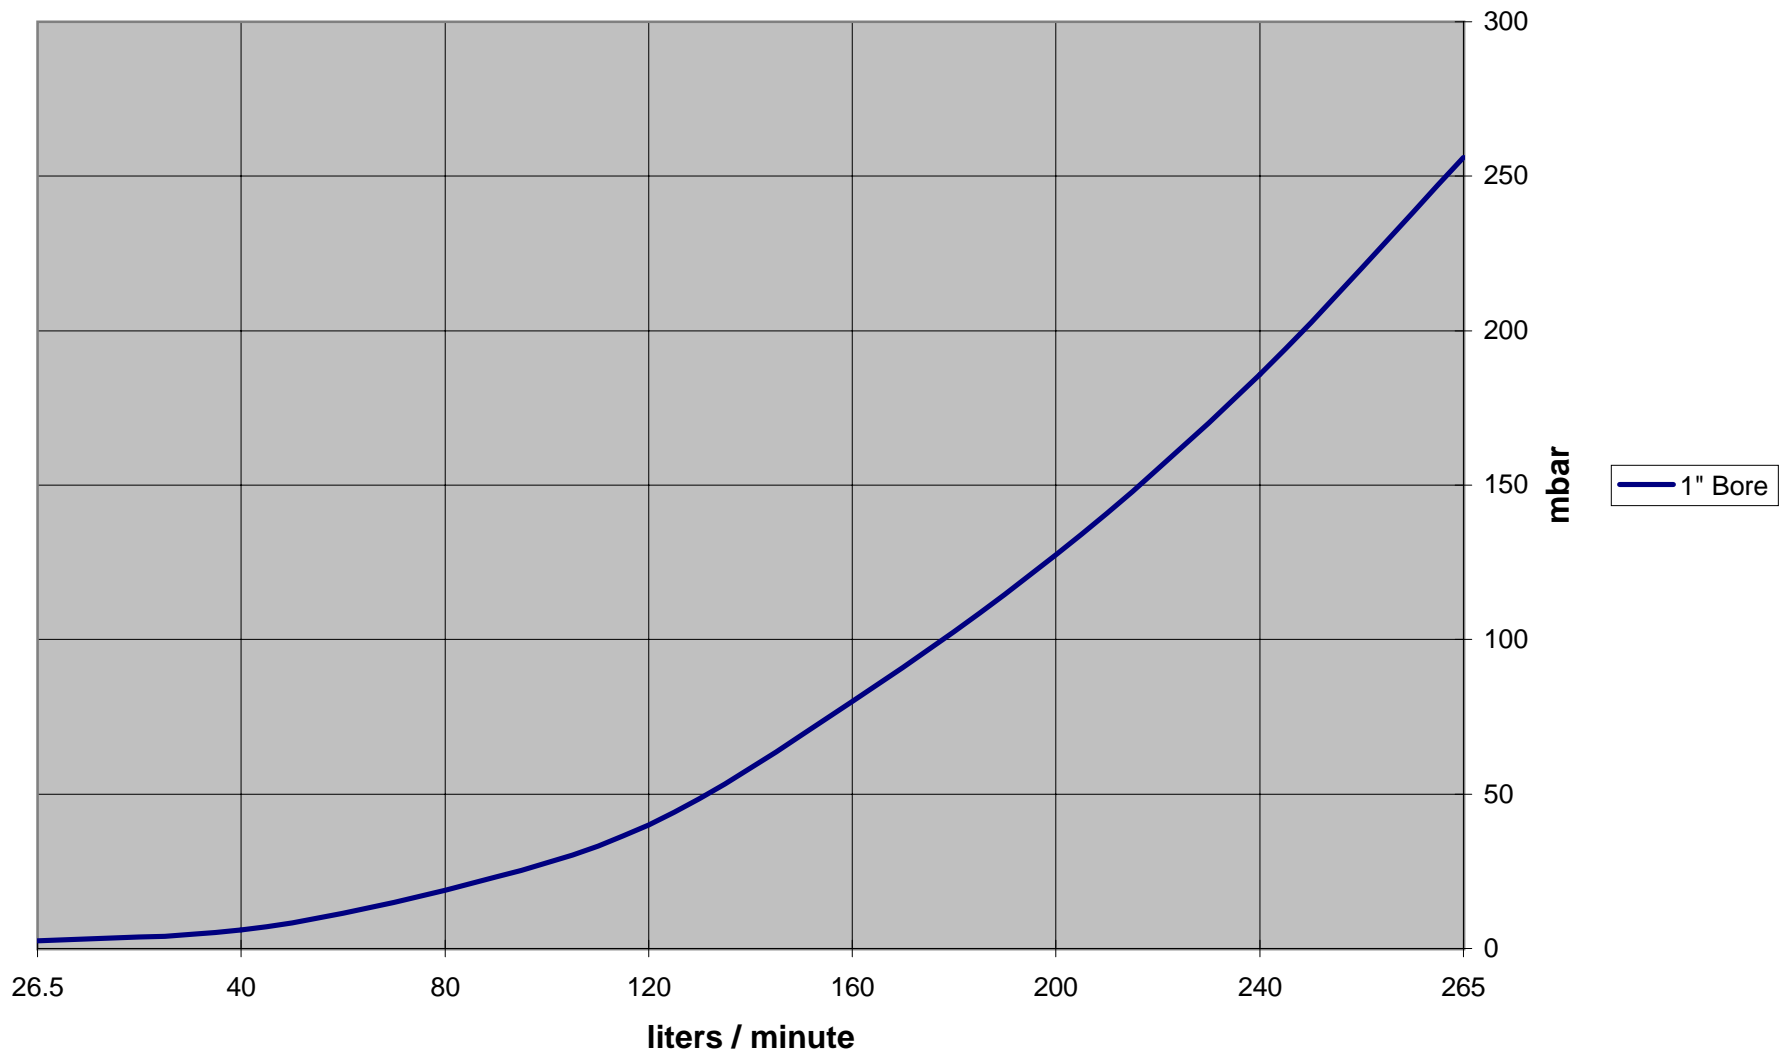

GL Flow Pressure Drop Liquid Turbine Flowmeter

GL Flow Pressure Drop Liquid Turbine Flowmeter

GL Flow Pressure Drop Liquid Turbine Flowmeter

GL Flow Pressure Drop Liquid Turbine Flowmeter

GL Flow Pressure Drop Liquid Turbine Flowmeter