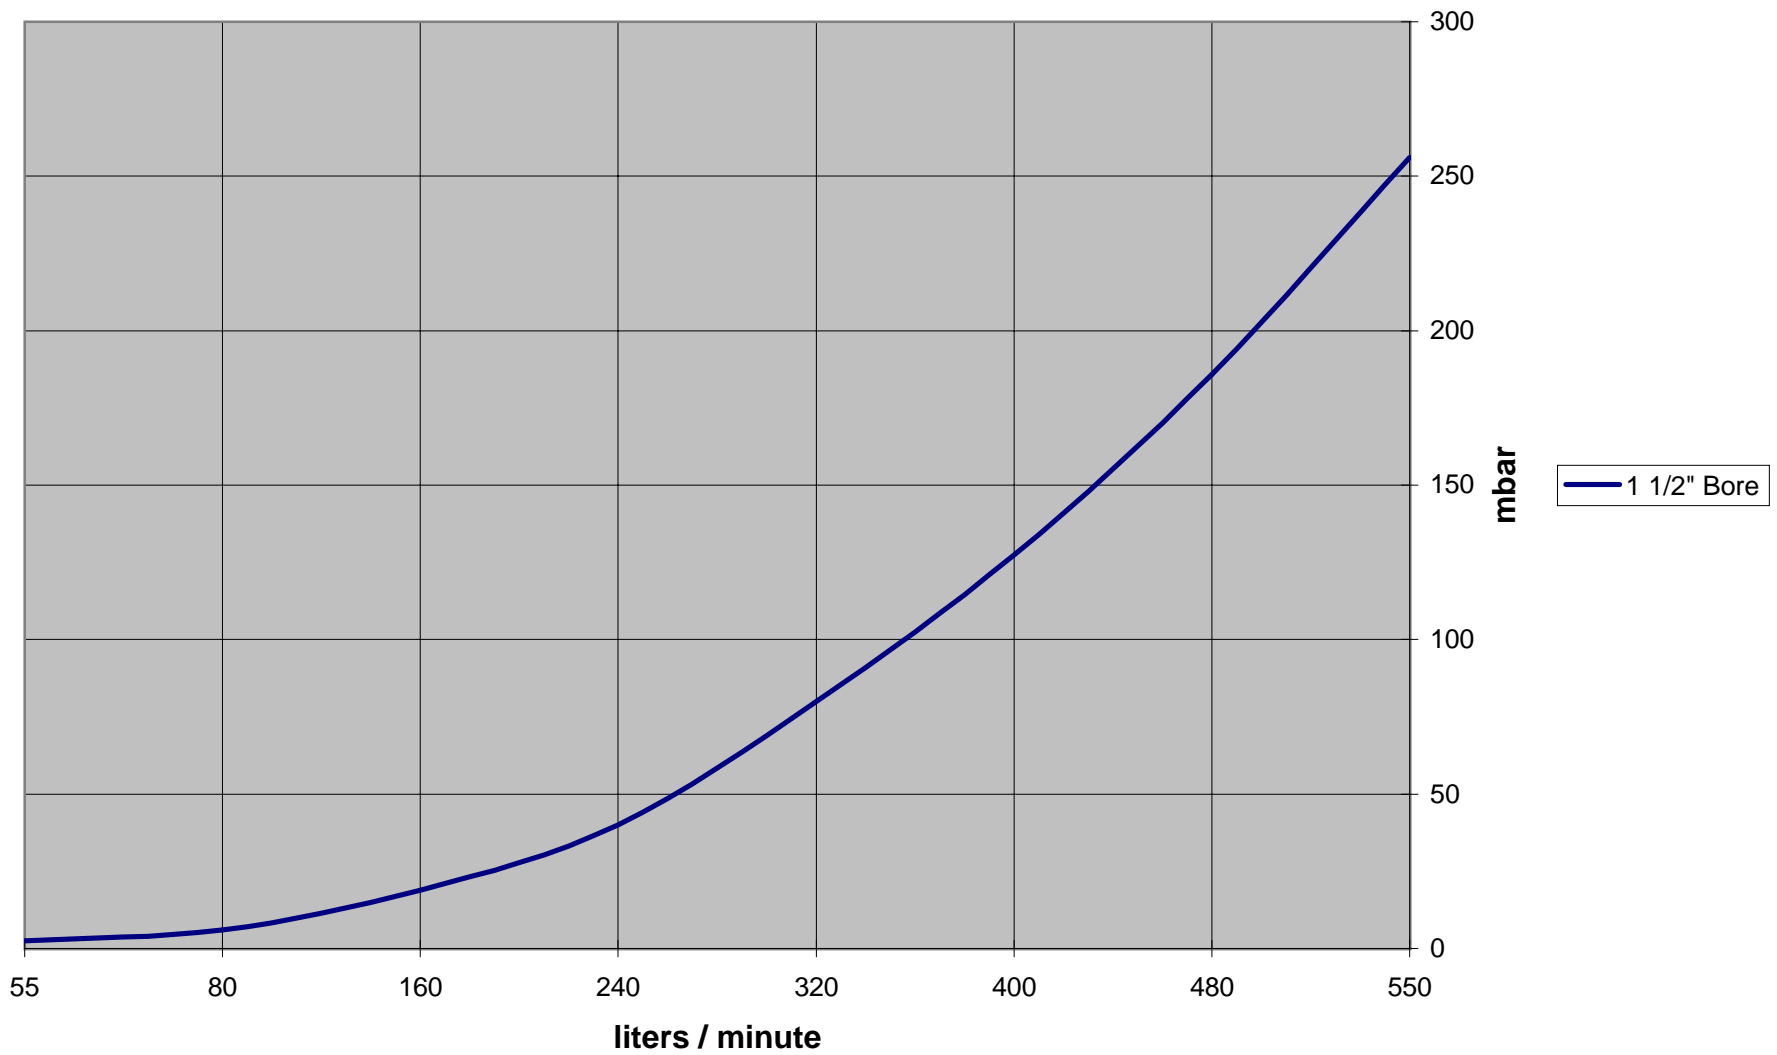

GL Flow Pressure Drop Liquid Turbine Flowmeter

GL Flow Pressure Drop Liquid Turbine Flowmeter

GL Flow Pressure Drop Liquid Turbine Flowmeter

GL Flow Pressure Drop Liquid Turbine Flowmeter

GL Flow Pressure Drop Liquid Turbine Flowmeter