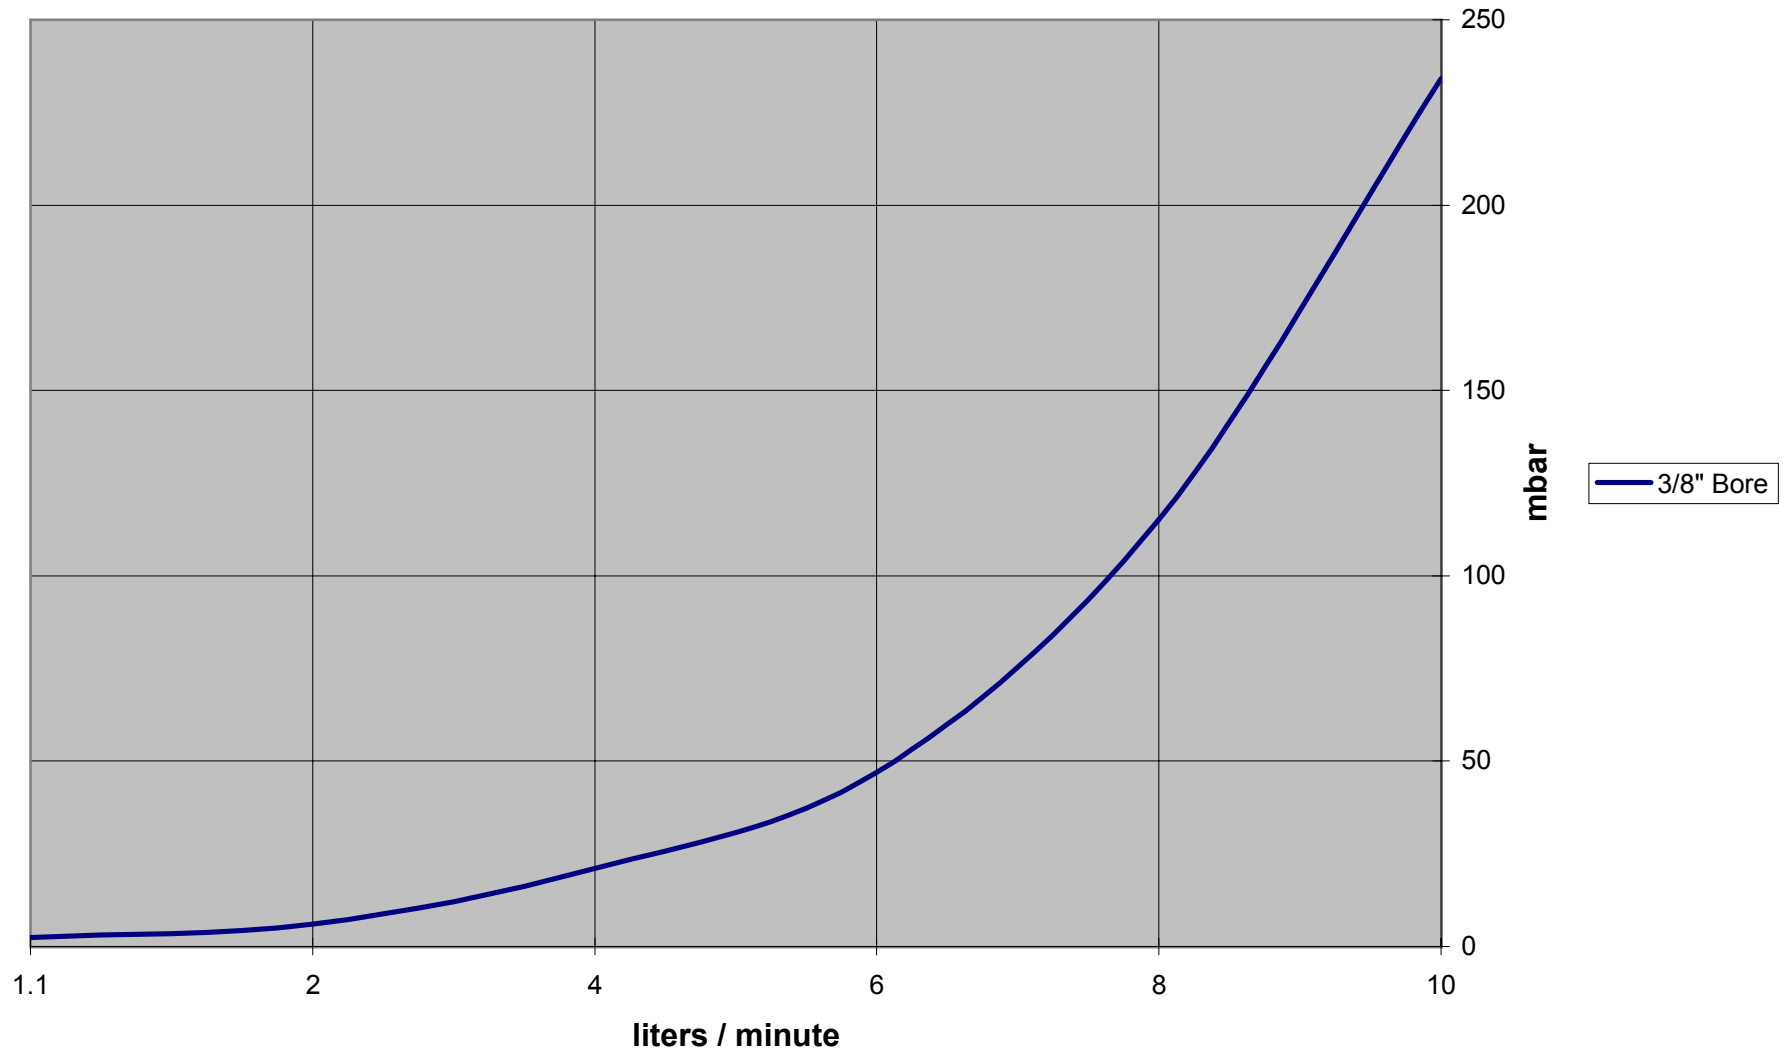

JLC International
650B East Butler Avenue
New Britain, PA 18901

Phone: (800)-599-4732
(215)-340-2650
Fax: (215)-340-3670

www.jlcinternational.com
jlcusa@jlcinternational.com

GL Flow Pressure Drop Liquid Turbine Flowmeter

GL Flow Pressure Drop Liquid Turbine Flowmeter

GL Flow Pressure Drop Liquid Turbine Flowmeter

GL Flow Pressure Drop Liquid Turbine Flowmeter

GL Flow Pressure Drop Liquid Turbine Flowmeter

GL Flow Pressure Drop Liquid Turbine Flowmeter