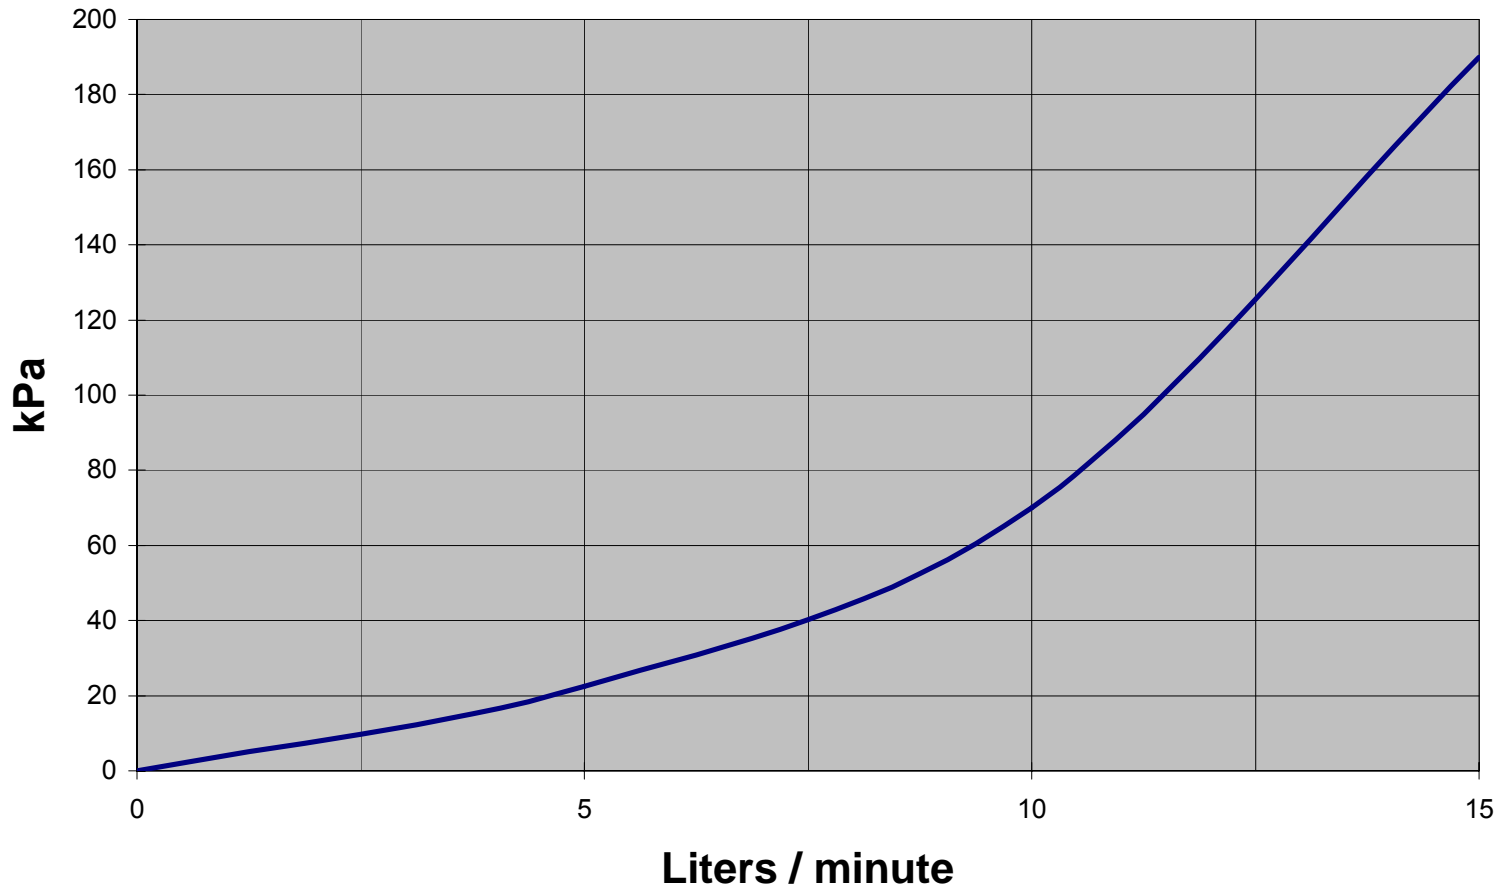

JLC International
Phone: 215-340-2650
Fax: 215-340-3670

948 Lenape Drive Town Center, New Britain, PA 18901
email: jlcusa@jlcinternational.com
www.jlcinstrumentation.com & www.jlcinternational.com

Pressure drop IR Opflow Liquid Turbine Flowmeter Type 3