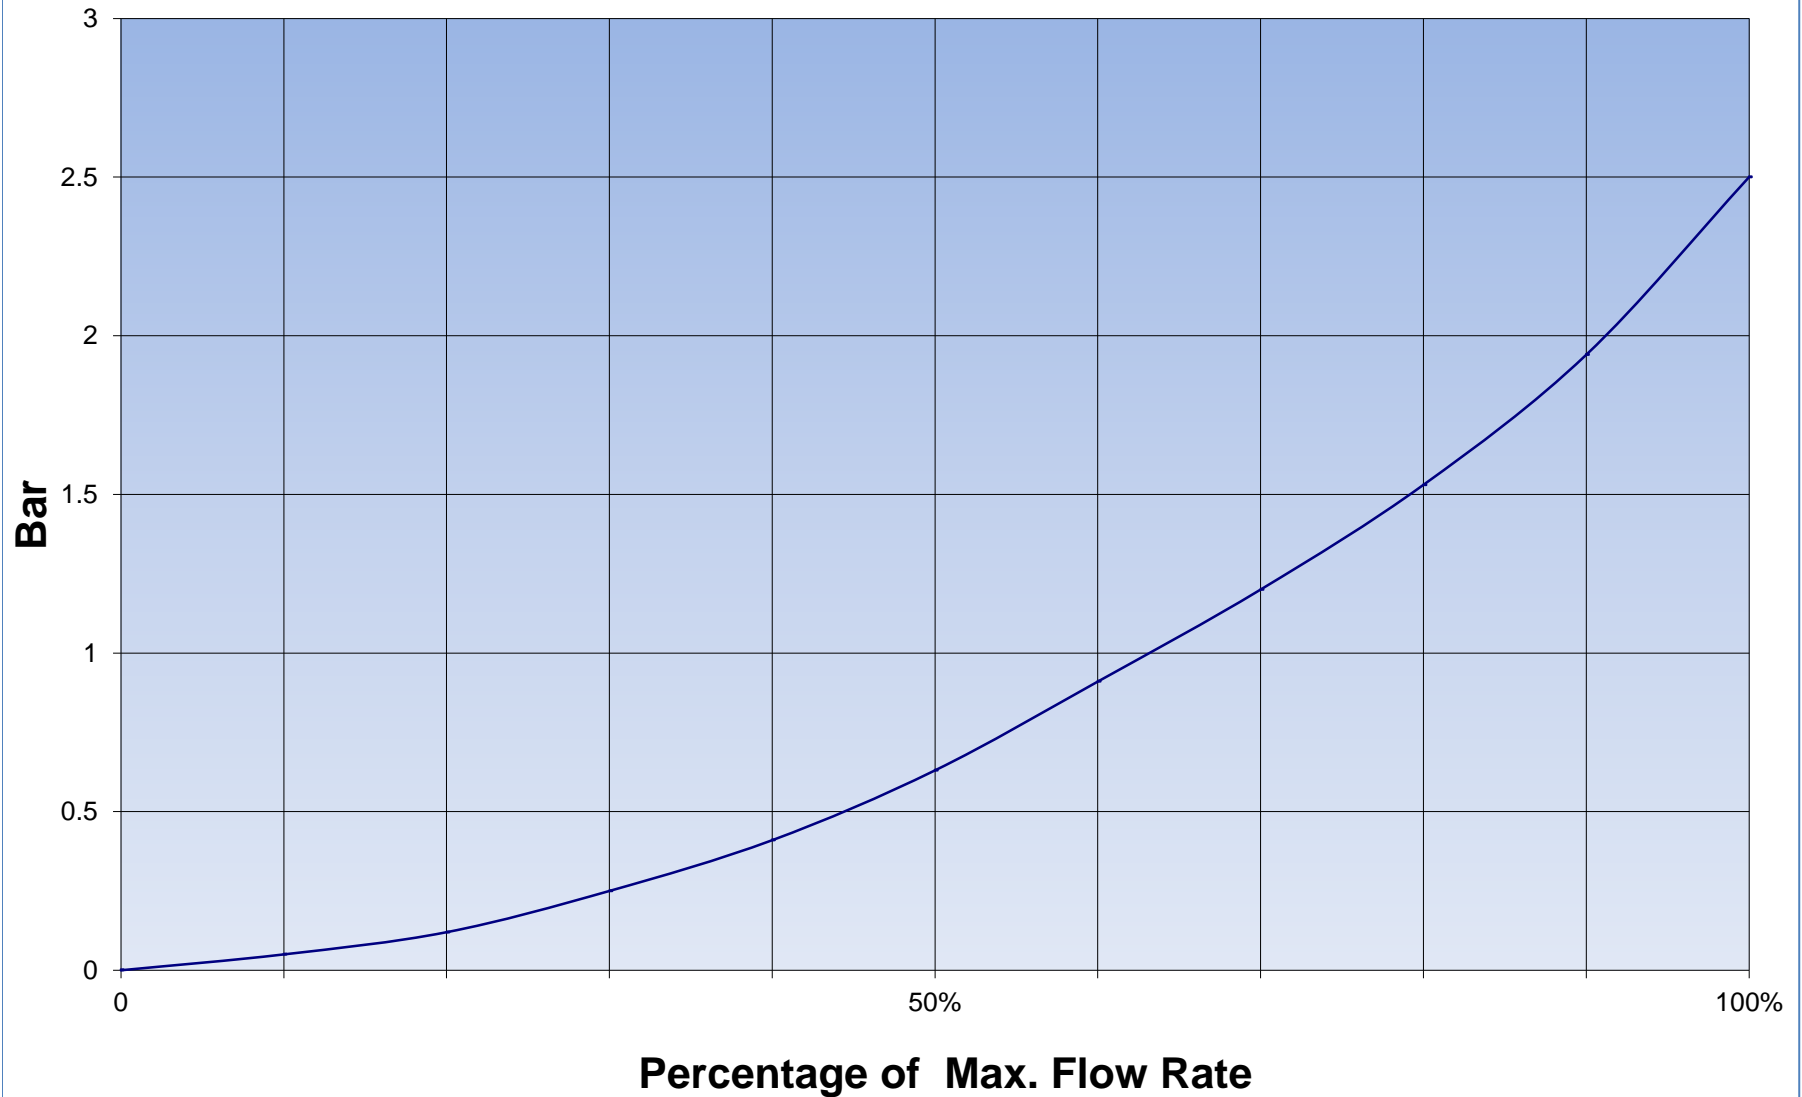

Pressure Drop IR-Opflow Type 5

JLC International
Phone: 215-340-2650
Fax: 215-340-3670

948 Lenape Drive Town Center, New Britain, PA 18901
jlcusa@jlcinternational.com
www.jlcinternational.com