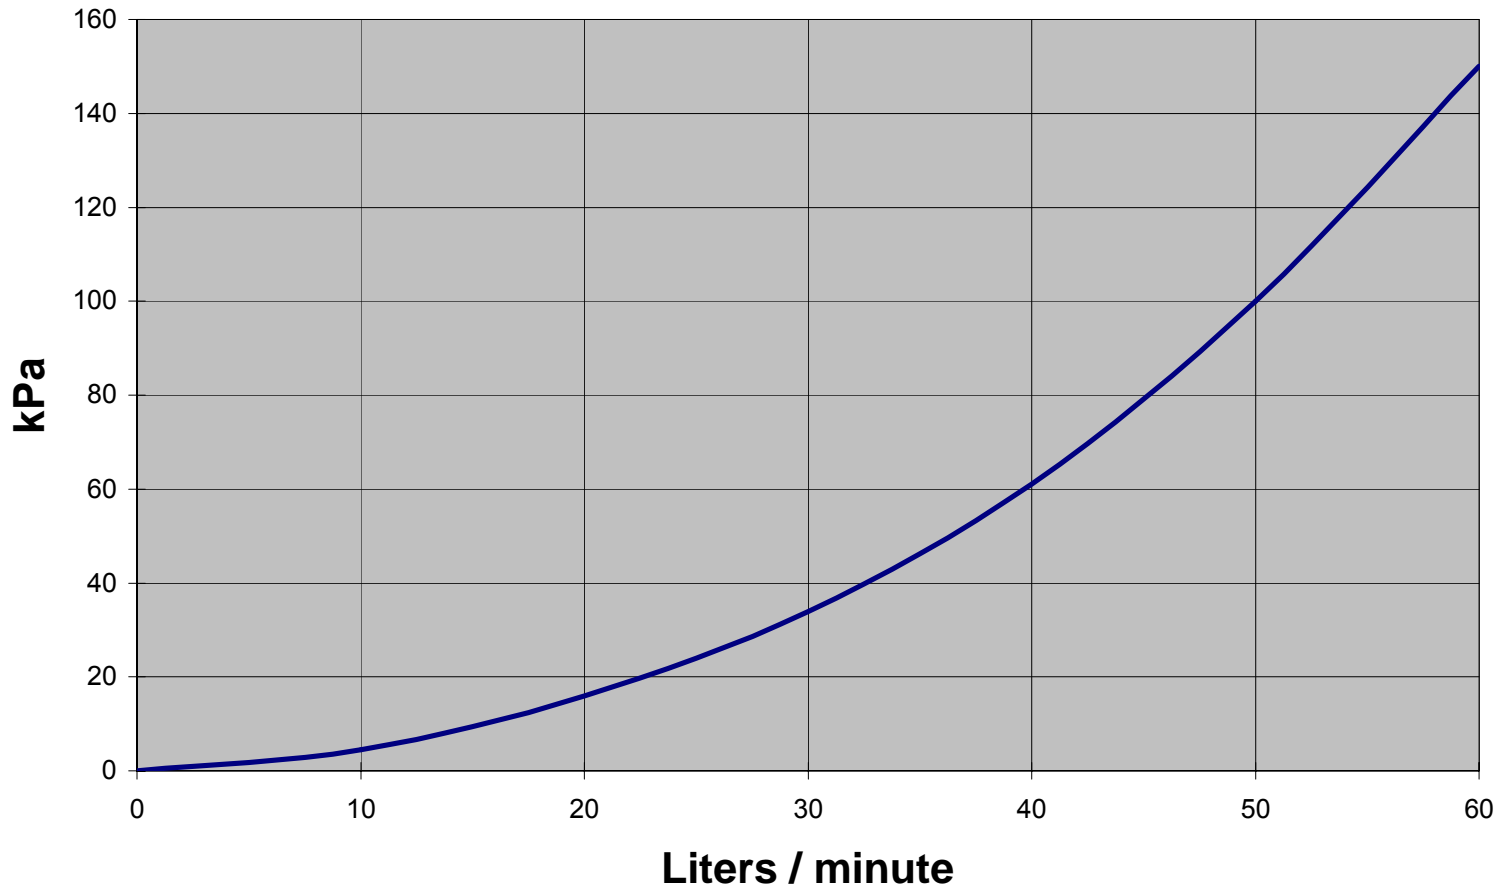

JLC International
Phone: 215-340-2650
Fax: 215-340-3670

948 Lenape Drive Town Center, New Britain, PA 18901
email: jlcusa@jlcinternational.com
www.jlcinstrumentation.com & www.jlcinternational.com

Pressure drop IR Opflow Liquid Turbine Flowmeter Type 5