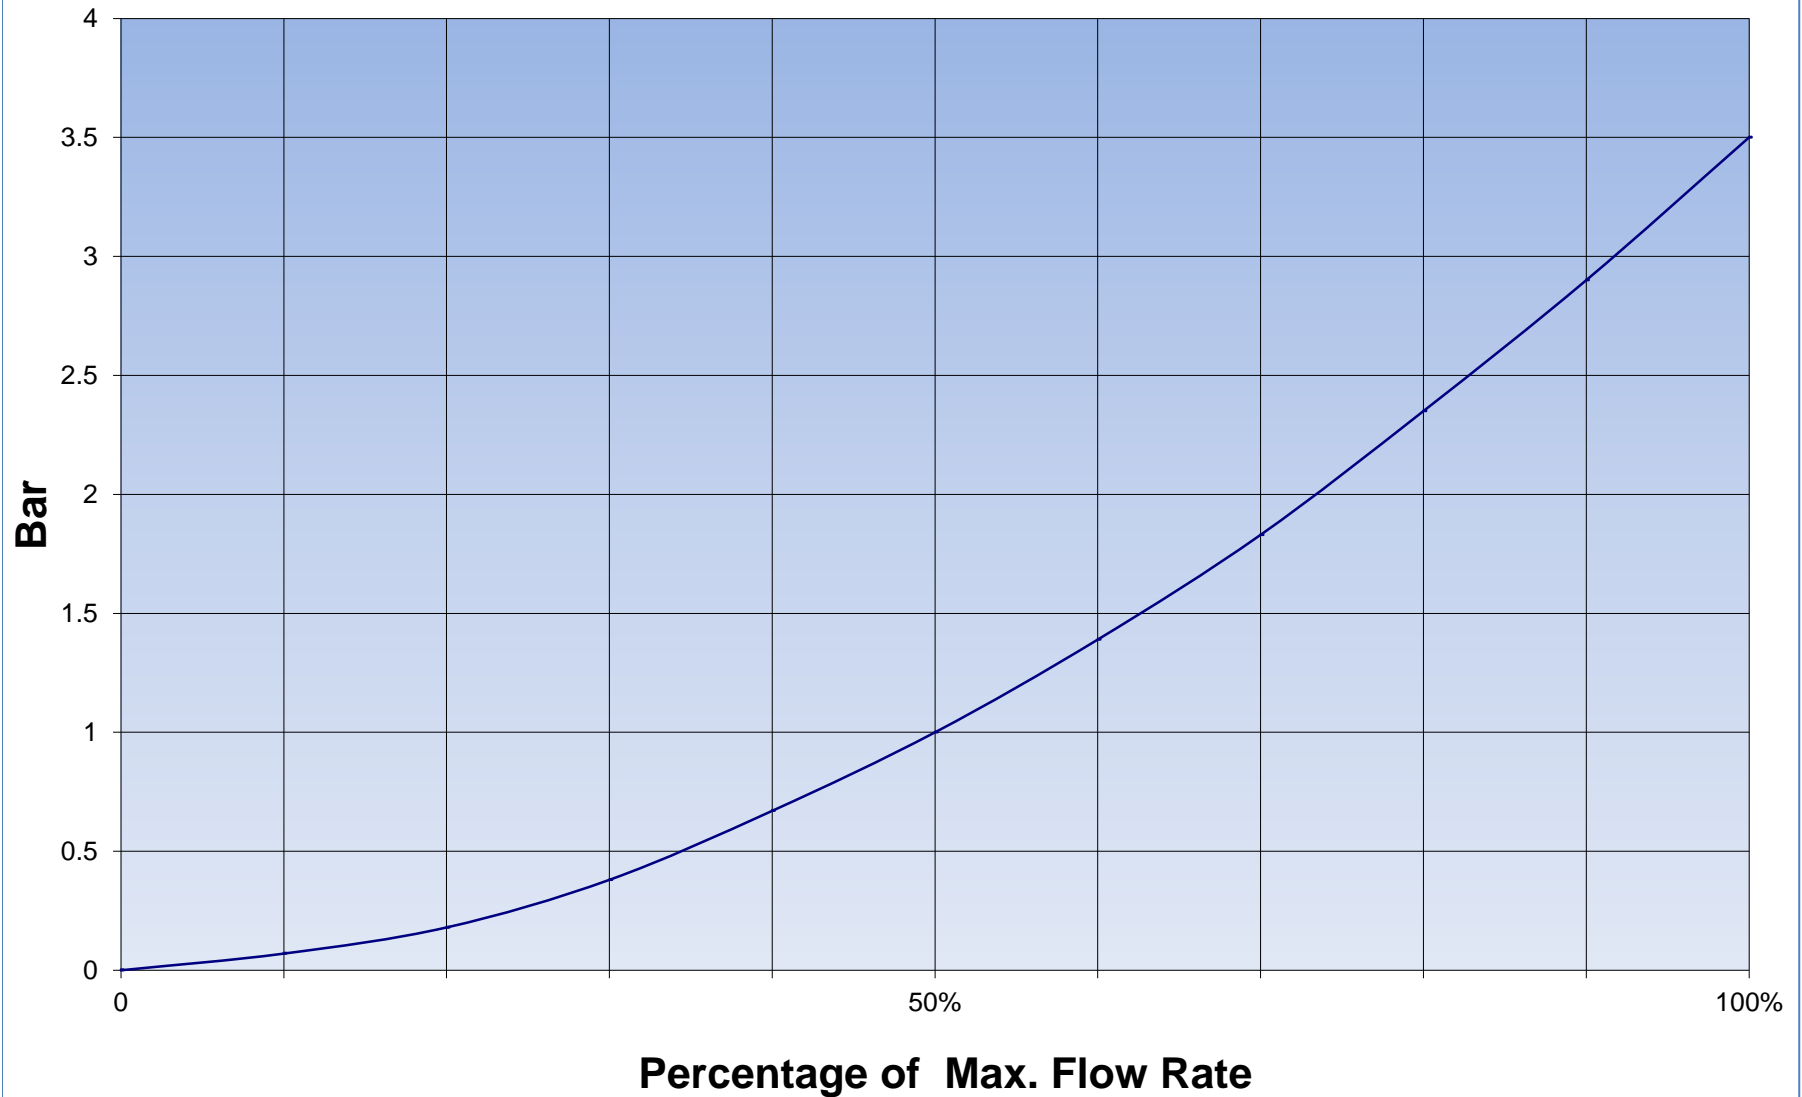

Pressure Drop IR-Opflow Type 6

JLC International
Phone: 215-340-2650
Fax: 215-340-3670

948 Lenape Drive Town Center, New Britain, PA 18901
jlcusa@jlcinternational.com
www.jlcinternational.com