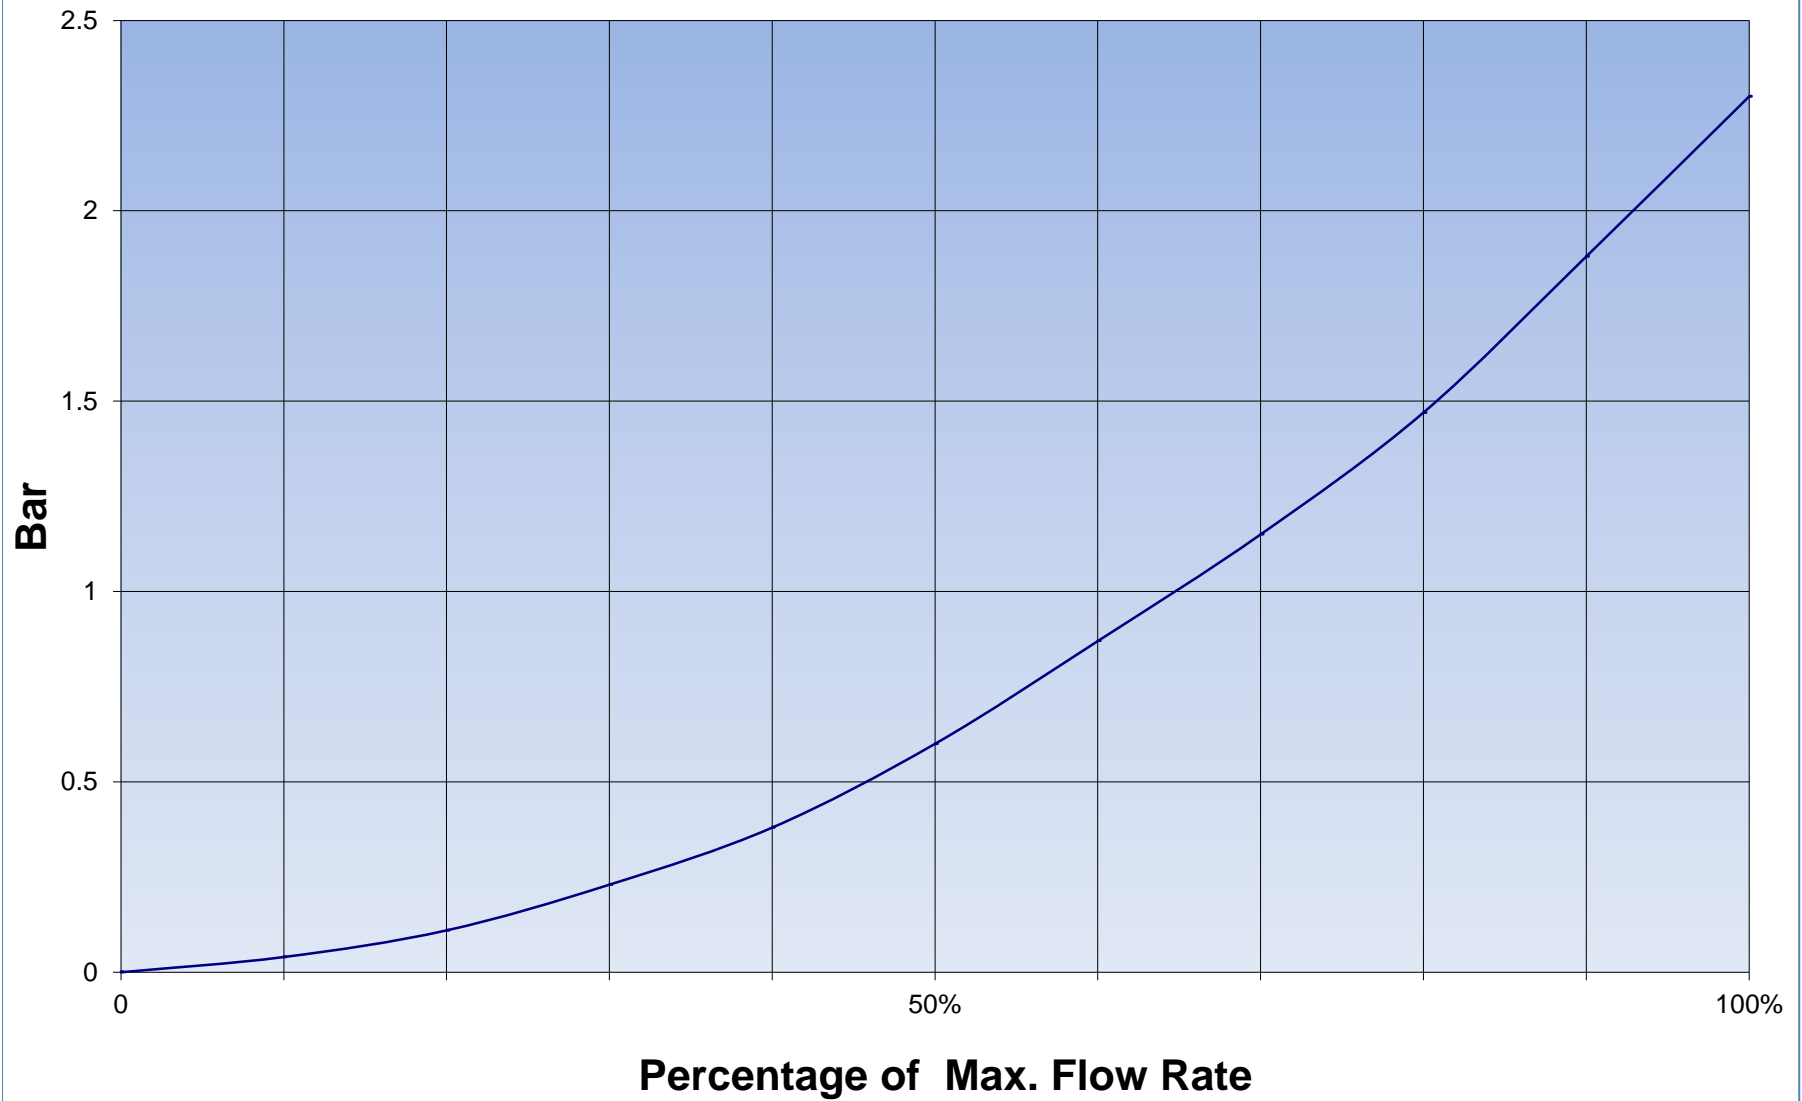

Pressure Drop IR-Opflow Type 3

Pressure Drop IR-Opflow Type 4

JLC International
Phone: 215-340-2650
Fax: 215-340-3670

948 Lenape Drive Town Center, New Britain, PA 18901
jlcusa@jlcinternational.com
www.jlcinternational.com