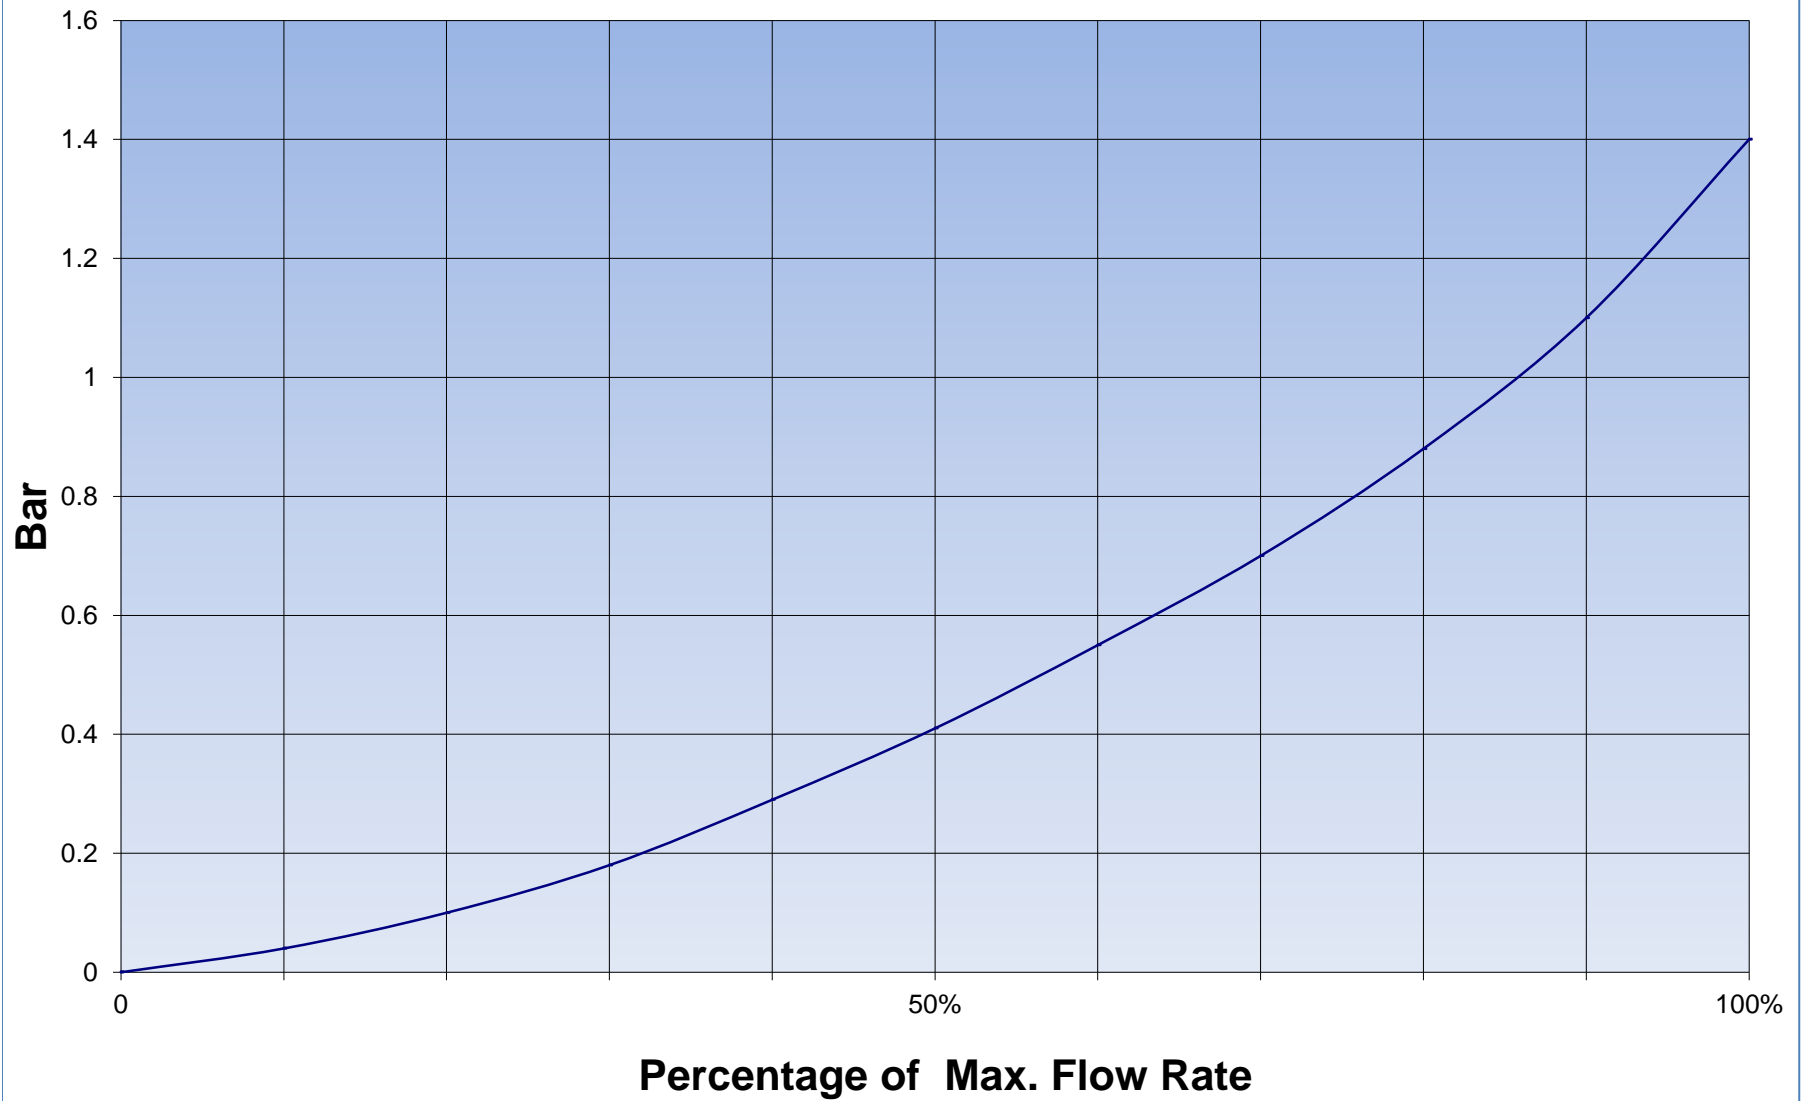

Pressure Drop IR-Opflow Type 3

Pressure Drop IR-Opflow Type 4

JLC International
Phone: 215-340-2650
Fax: 215-340-3670

948 Lenape Drive Town Center, New Britain, PA 18901
jlcusa@jlcinternational.com
www.jlcinternational.com