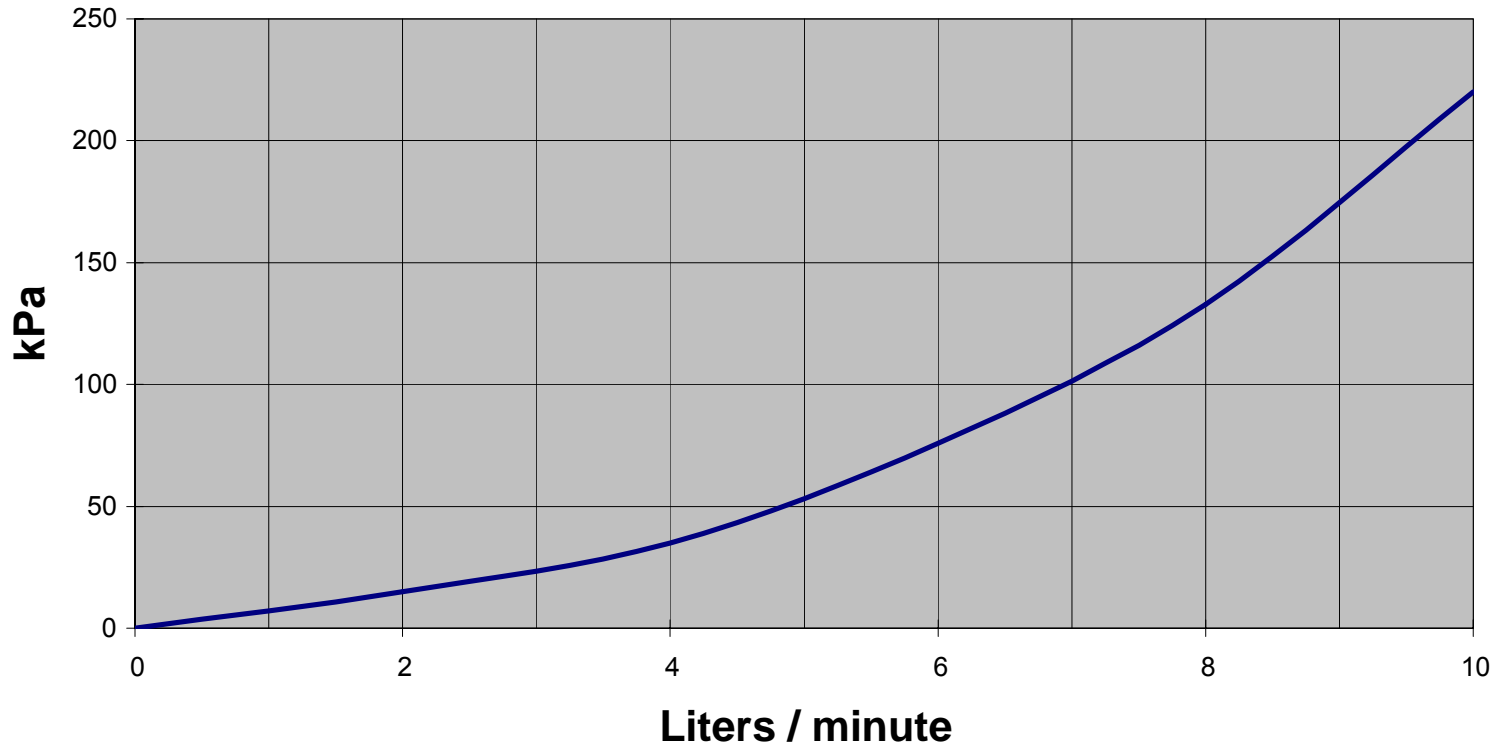

JLC International
Phone: 215-340-2650
Fax: 215-340-3670

948 Lenape Drive Town Center, New Britain, PA 18901
email: jlcusa@jlcinternational.com
www.jlcinstrumentation.com & www.jlcinternational.com

Pressure drop IR Opflow Liquid Turbine Flowmeter Type 2