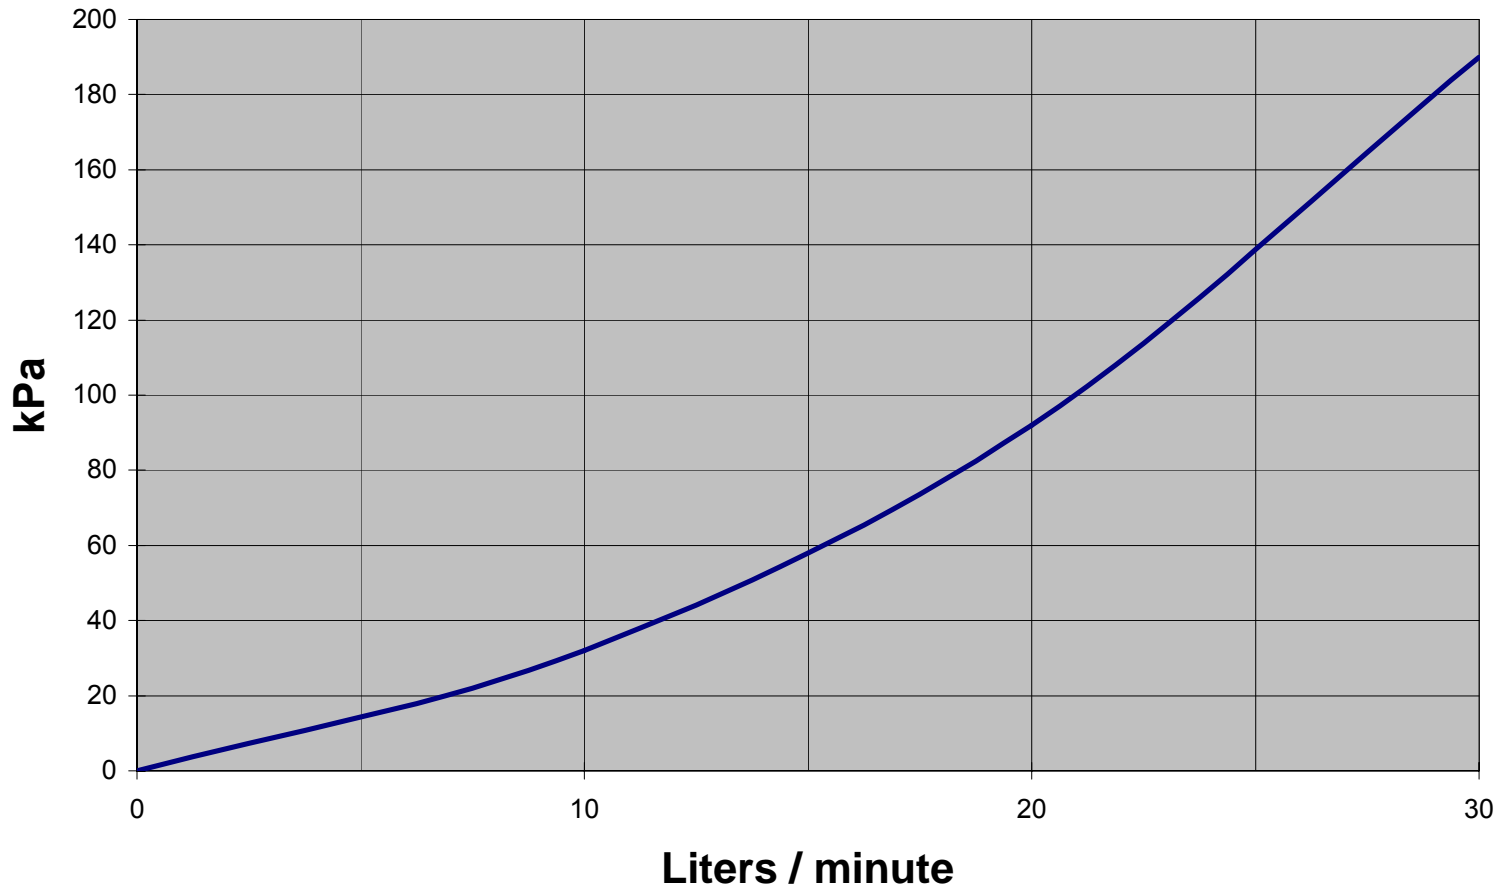

JLC International
Phone: 215-340-2650
Fax: 215-340-3670

948 Lenape Drive Town Center, New Britain, PA 18901
email: jlcusa@jlcinternational.com
www.jlcinstrumentation.com & www.jlcinternational.com

Pressure drop IR Opflow Liquid Turbine Flowmeter Type 4